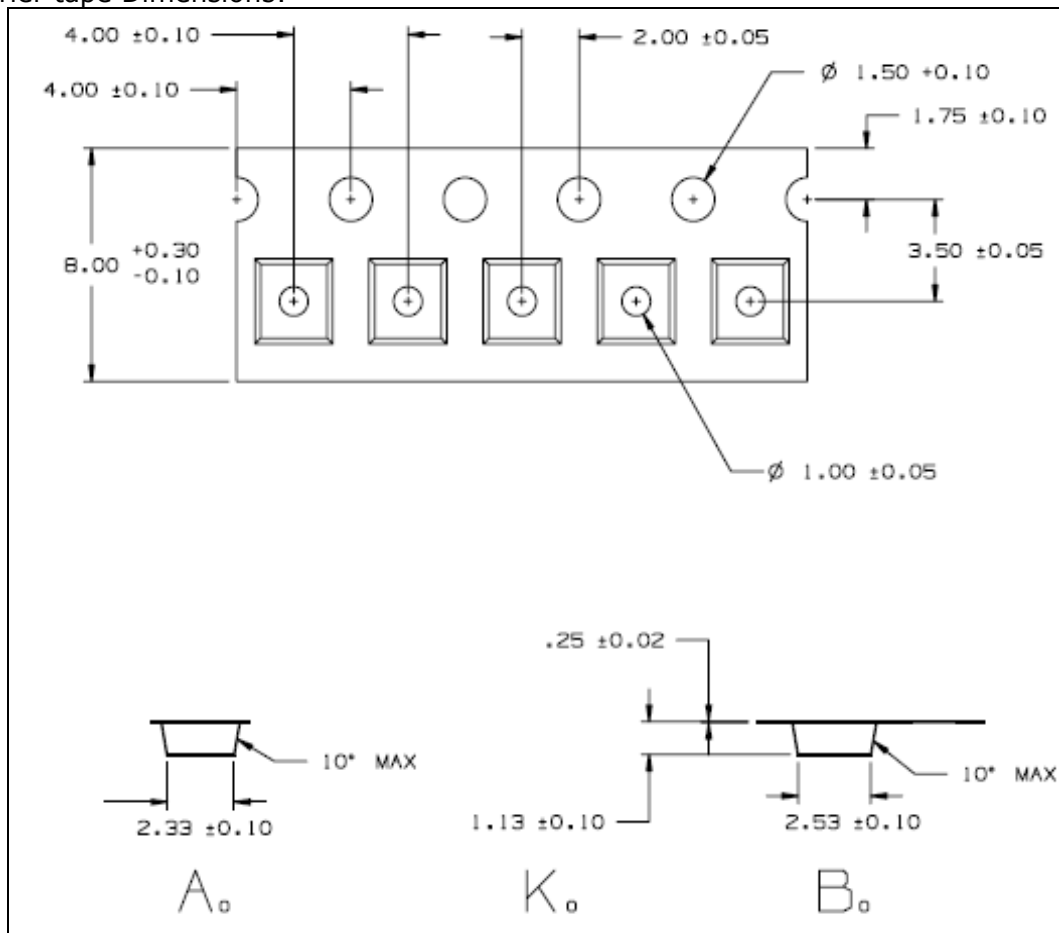

PCN Number:	20150904001	PCN Date:	09/29/2015
Title:	Carrier Tape Change for Selected SC70 Packaged Devices		
Customer Contact:	PCN Manager	Dept:	Quality Services
Proposed 1st Ship Date:	12/29/2015		
Change Type:			
☐	Assembly Site	☐	Assembly Process
☐	Design	☐	Electrical Specification
☐	Test Site	☒	Packing/Shipping/Labeling
☐	Wafer Bump Site	☐	Wafer Bump Material
☐	Wafer Fab Site	☐	Wafer Fab Materials
☐		☐	Part number change
☐		☐	Assembly Materials
☐		☐	Mechanical Specification
☐		☐	Test Process
☐		☐	Wafer Bump Process
☐		☐	Wafer Fab Process

PCN Details

Description of Change:

Texas Instruments is pleased to announce the qualification of a new carrier tape for selected devices in the SC70 package. The material composition between the 2 carrier tapes is the same. A dimensional comparison summary is below:

Dimension	From	To
Ao	2.25 (+/- 0.1) mm	2.33 (+/- 0.1) mm
Bo	2.40 (+/- 0.1) mm	2.53 (+/- 0.1) mm
Ko	1.22 (+/- 0.1) mm	1.13 (+/- 0.1) mm

New Carrier tape Dimensions: